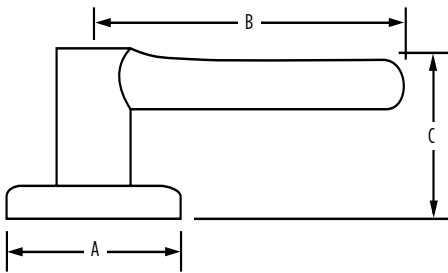

GRAPEVINE

Box Pack Specifications

SATIN NICKEL

AVAILABLE FUNCTIONS:

Passage

Privacy

Entry

Inactive

GV		 20 min.	 3 Hour	Satin Nickel
Passage	SL1000GV	<input type="checkbox"/>	<input type="checkbox"/>	<input type="checkbox"/>
Privacy	SL3000GV	<input type="checkbox"/>	<input type="checkbox"/>	<input type="checkbox"/>
Inactive	SL7000GV	<input type="checkbox"/>	<input type="checkbox"/>	<input type="checkbox"/>
Passage 3HR UL	SL1002GV	<input type="checkbox"/>	<input type="checkbox"/>	<input type="checkbox"/>

SPECIFICATIONS

Door Prep	Cross Bore 2-1/8" Edge Bore 1" Latch Face 1"x2-1/4"
Backset	Adjustable to 2-3/8" or 2-3/4"
Door Thickness	1-3/8"-1-3/4" doors standard thickness
Cylinder	P&T(5 pin).
Faceplates	1"x2-1/4" Must specify square radius or drive-in
Strikes	2-1/4" full lip. Specify round corner or square corner
Bolt	1/2" throw. Nickel plated
Door Handing	Reversible for right or left-handed doors
ANSI/BHMA	A156.5 Grade 3
ADA	N/A
UL	Meets UL 3 hour fire rating for all UL functions
ASTM	All Weiser product meets ASTM E 331 water penetration testing

Dimensions	A	B	C	C (Keyed)
Grapevine	2 9/16"	3 3/4"	2 1/2"	2 1/2"

WARRANTY:

Safelock by Weiser™ products provide a "Lifetime Mechanical & 5 Year-Limited Finish Warranty" that covers all defects in material and workmanship. For more information, please visit ca.weiserlock.com/en/warranty/.